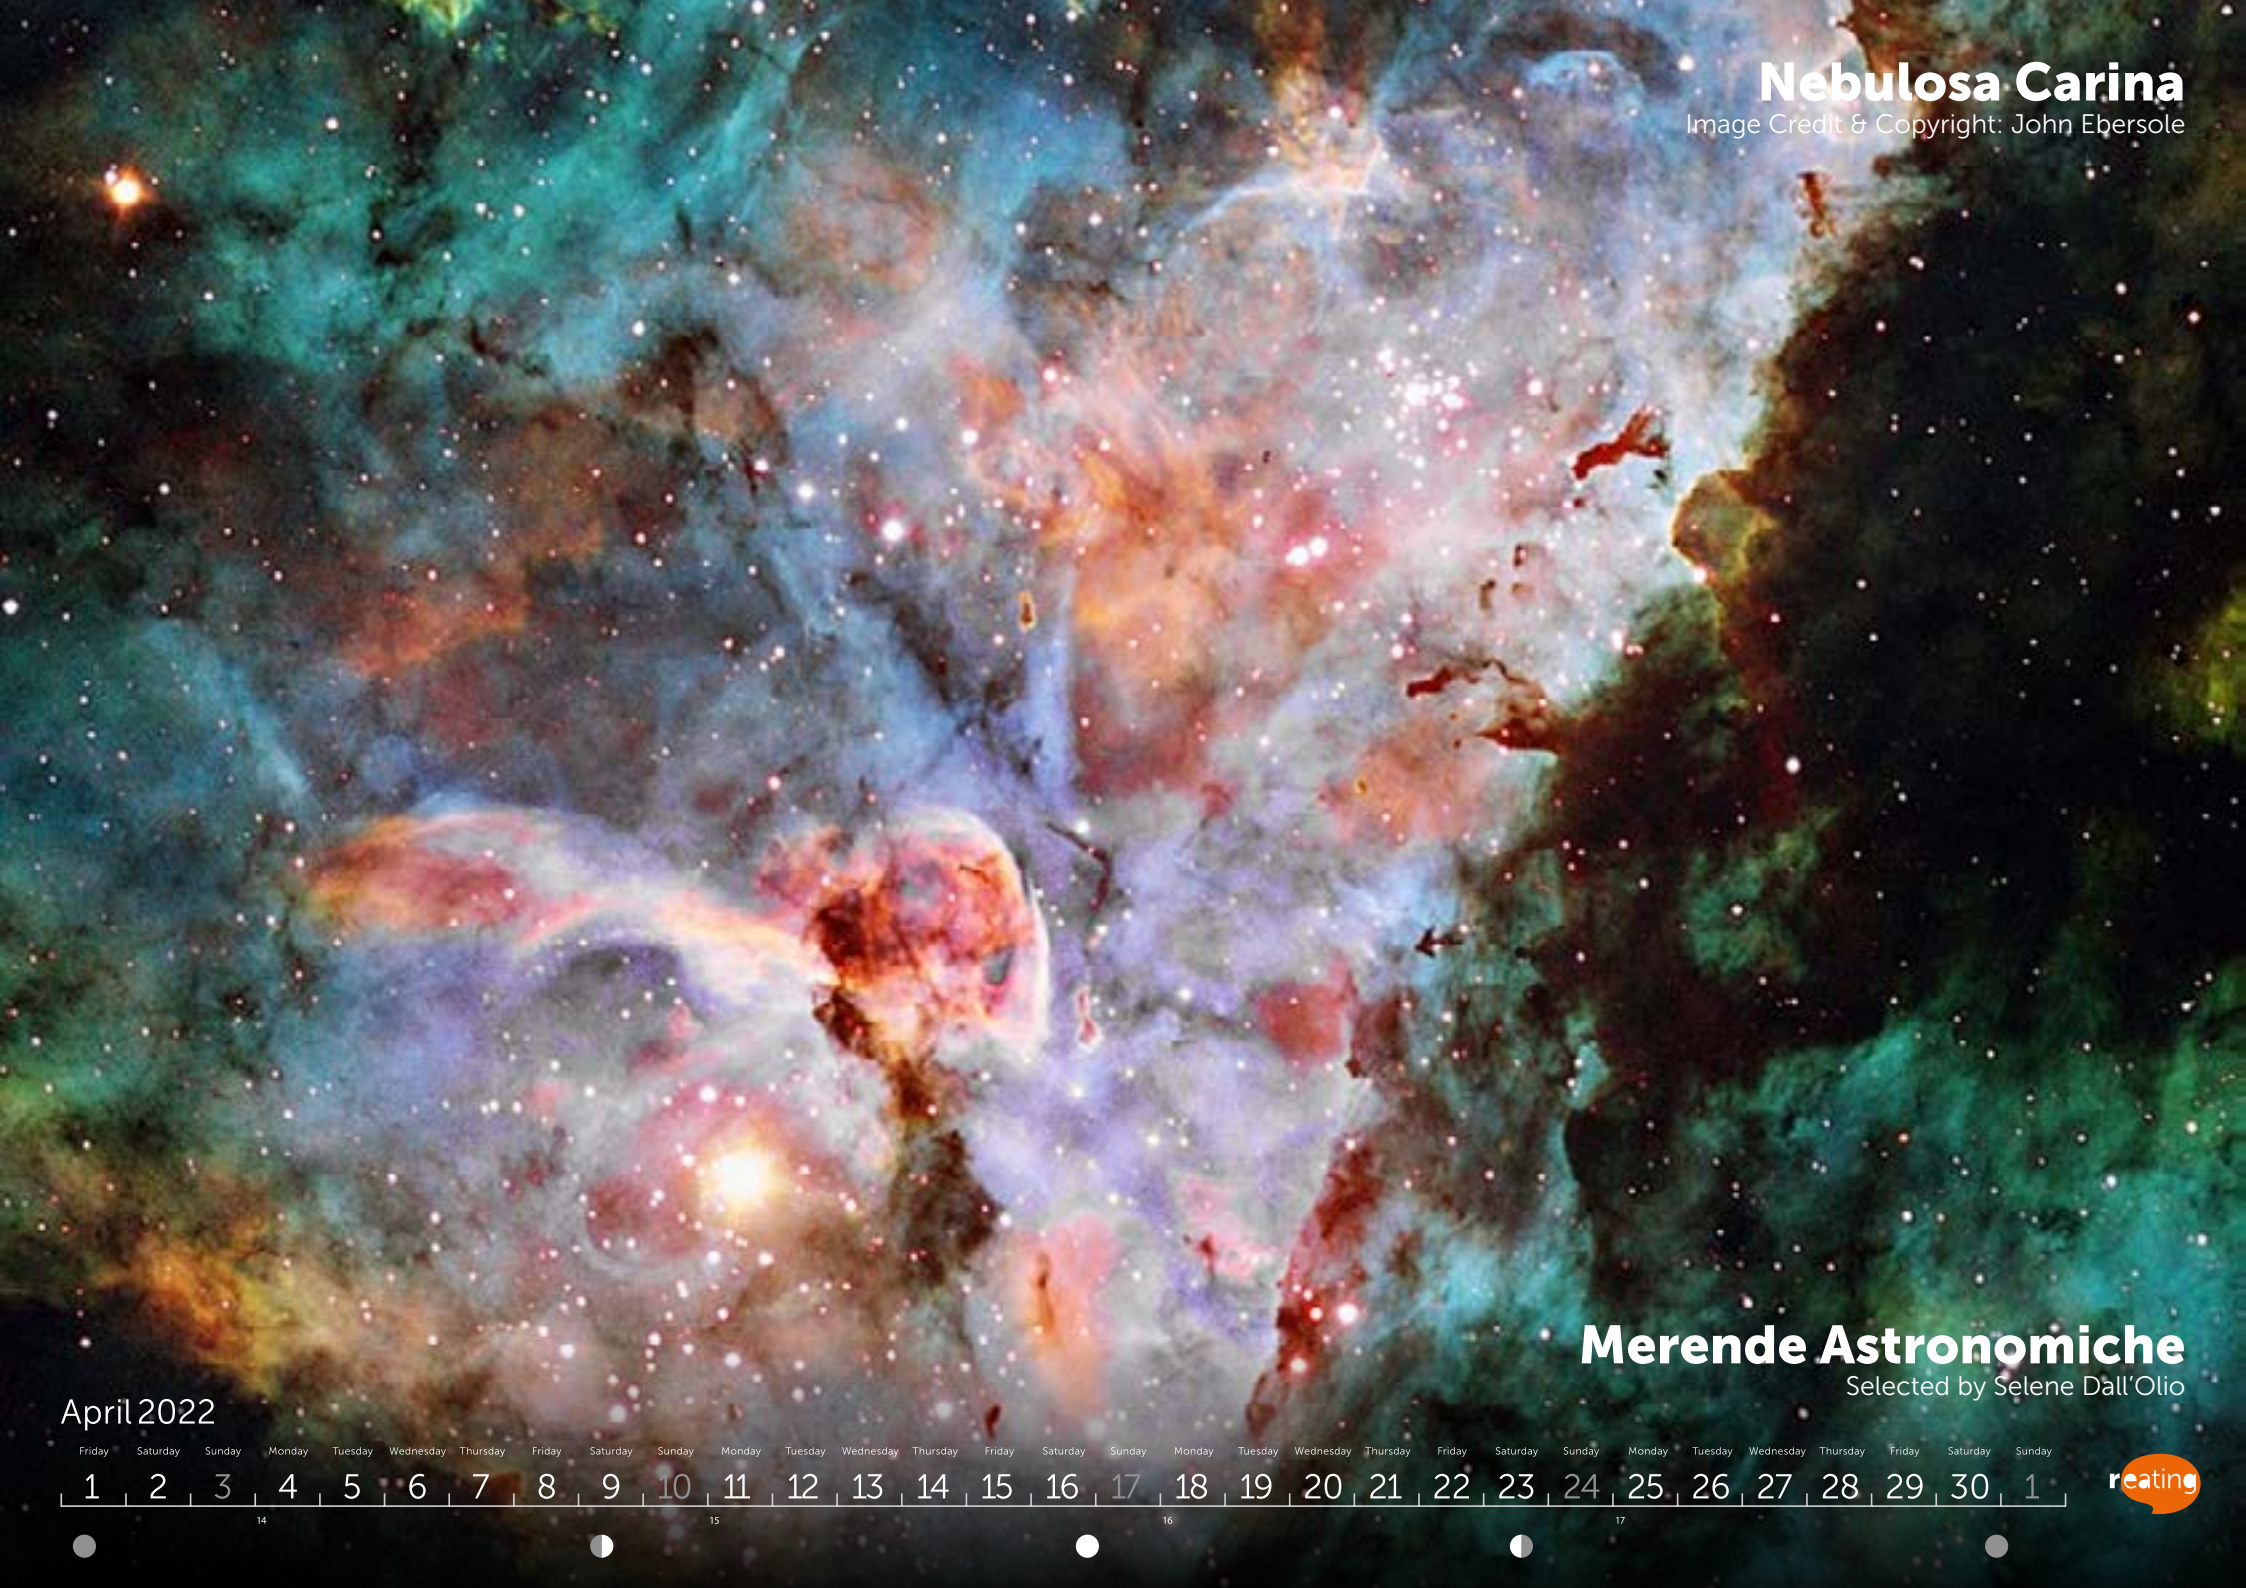

Bolide sul Lago Louise

Image Credit & Copyright: Hao Qin

Merende Astronomiche

Selected by Selene Dall'Olio

March 2022

| Tuesday | Wednesday | Thursday | Friday | Saturday | Sunday | Monday | Tuesday | Wednesday | Thursday | Friday | Saturday | Sunday | Monday | Tuesday | Wednesday | Thursday | Friday | Saturday | Sunday | Monday | Tuesday | Wednesday | Thursday | | | | | | | |
|---------|-----------|----------|--------|----------|--------|--------|---------|-----------|----------|--------|----------|--------|--------|---------|-----------|----------|--------|----------|--------|--------|---------|-----------|----------|----|----|----|----|----|----|----|
| 1 | 2 | 3 | 4 | 5 | 6 | 7 | 8 | 9 | 10 | 11 | 12 | 13 | 14 | 15 | 16 | 17 | 18 | 19 | 20 | 21 | 22 | 23 | 24 | 25 | 26 | 27 | 28 | 29 | 30 | 31 |

Nebulosa Carina

Image Credit & Copyright: John Ebersole

Merende Astronomiche

Selected by Selene Dall'Olio

April 2022

| Friday | Saturday | Sunday | Monday | Tuesday | Wednesday | Thursday | Friday | Saturday | Sunday | Monday | Tuesday | Wednesday | Thursday | Friday | Saturday | Sunday | Monday | Tuesday | Wednesday | Thursday | Friday | Saturday | Sunday | Monday | Tuesday | Wednesday | Thursday | Friday | Saturday | Sunday |
|--------|----------|--------|--------|---------|-----------|----------|--------|----------|--------|--------|---------|-----------|----------|--------|----------|--------|--------|---------|-----------|----------|--------|----------|--------|--------|---------|-----------|----------|--------|----------|--------|
| 1 | 2 | 3 | 4 | 5 | 6 | 7 | 8 | 9 | 10 | 11 | 12 | 13 | 14 | 15 | 16 | 17 | 18 | 19 | 20 | 21 | 22 | 23 | 24 | 25 | 26 | 27 | 28 | 29 | 30 | 1 |